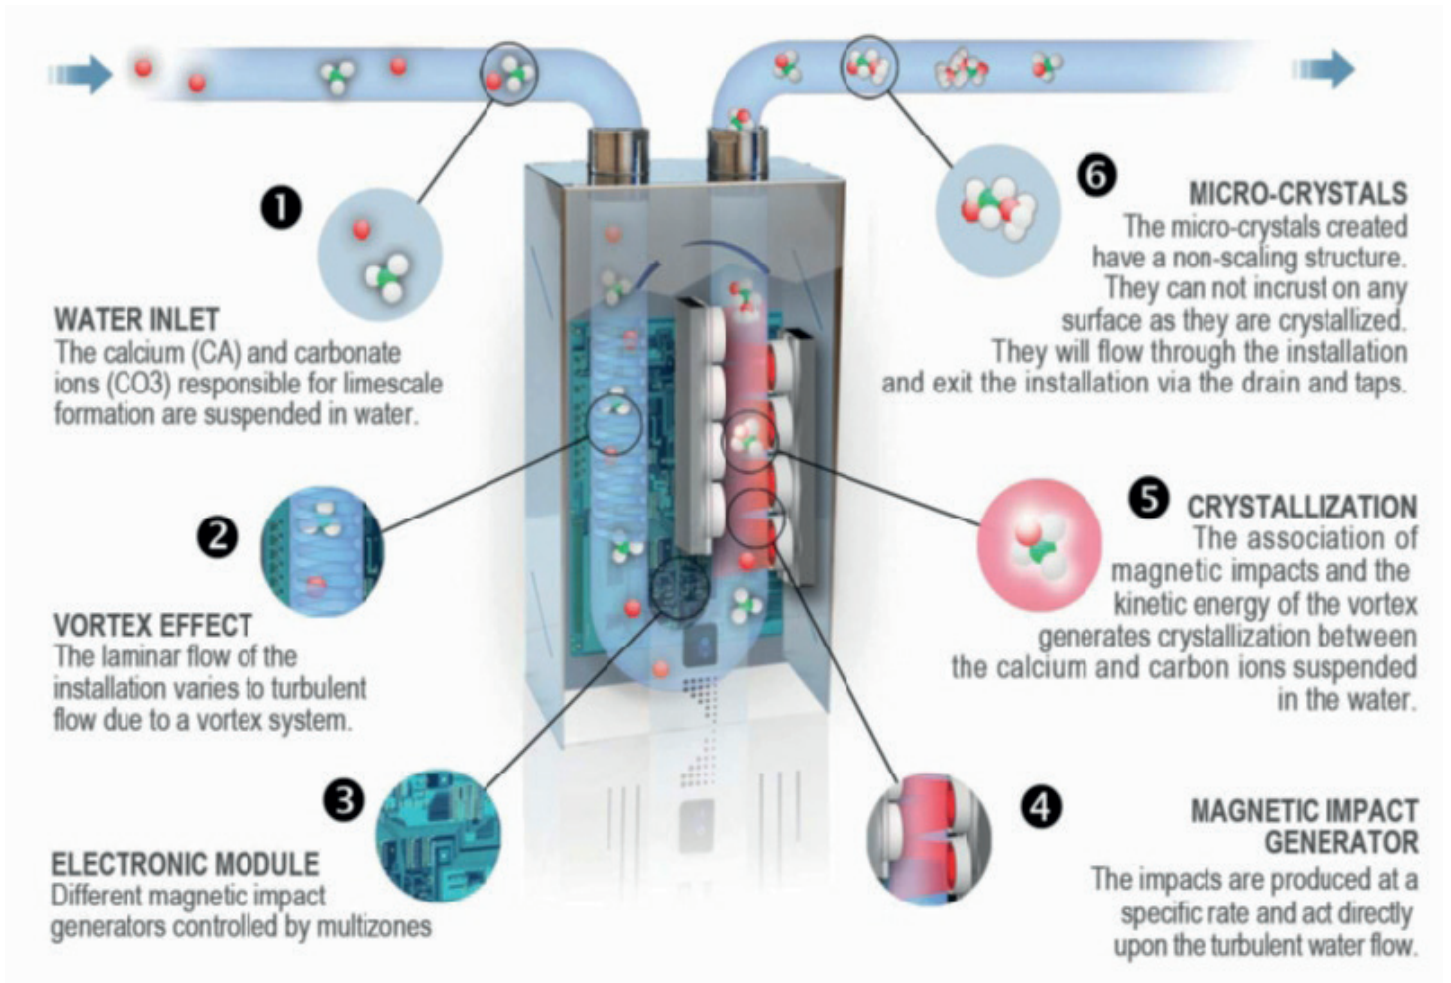

Dropson Descaler

Improves Appliances Lifetime

Removes Limescale

No Maintenance

5 Years Warranty

How It Works

Other Information

Dimensions(cm)

Descaler- W17*H26.5*D5

Installation

1 Plug point required
Unit to be installed before the mains
Connections 15mm

Recommendation

Pre filter attached before the descaler